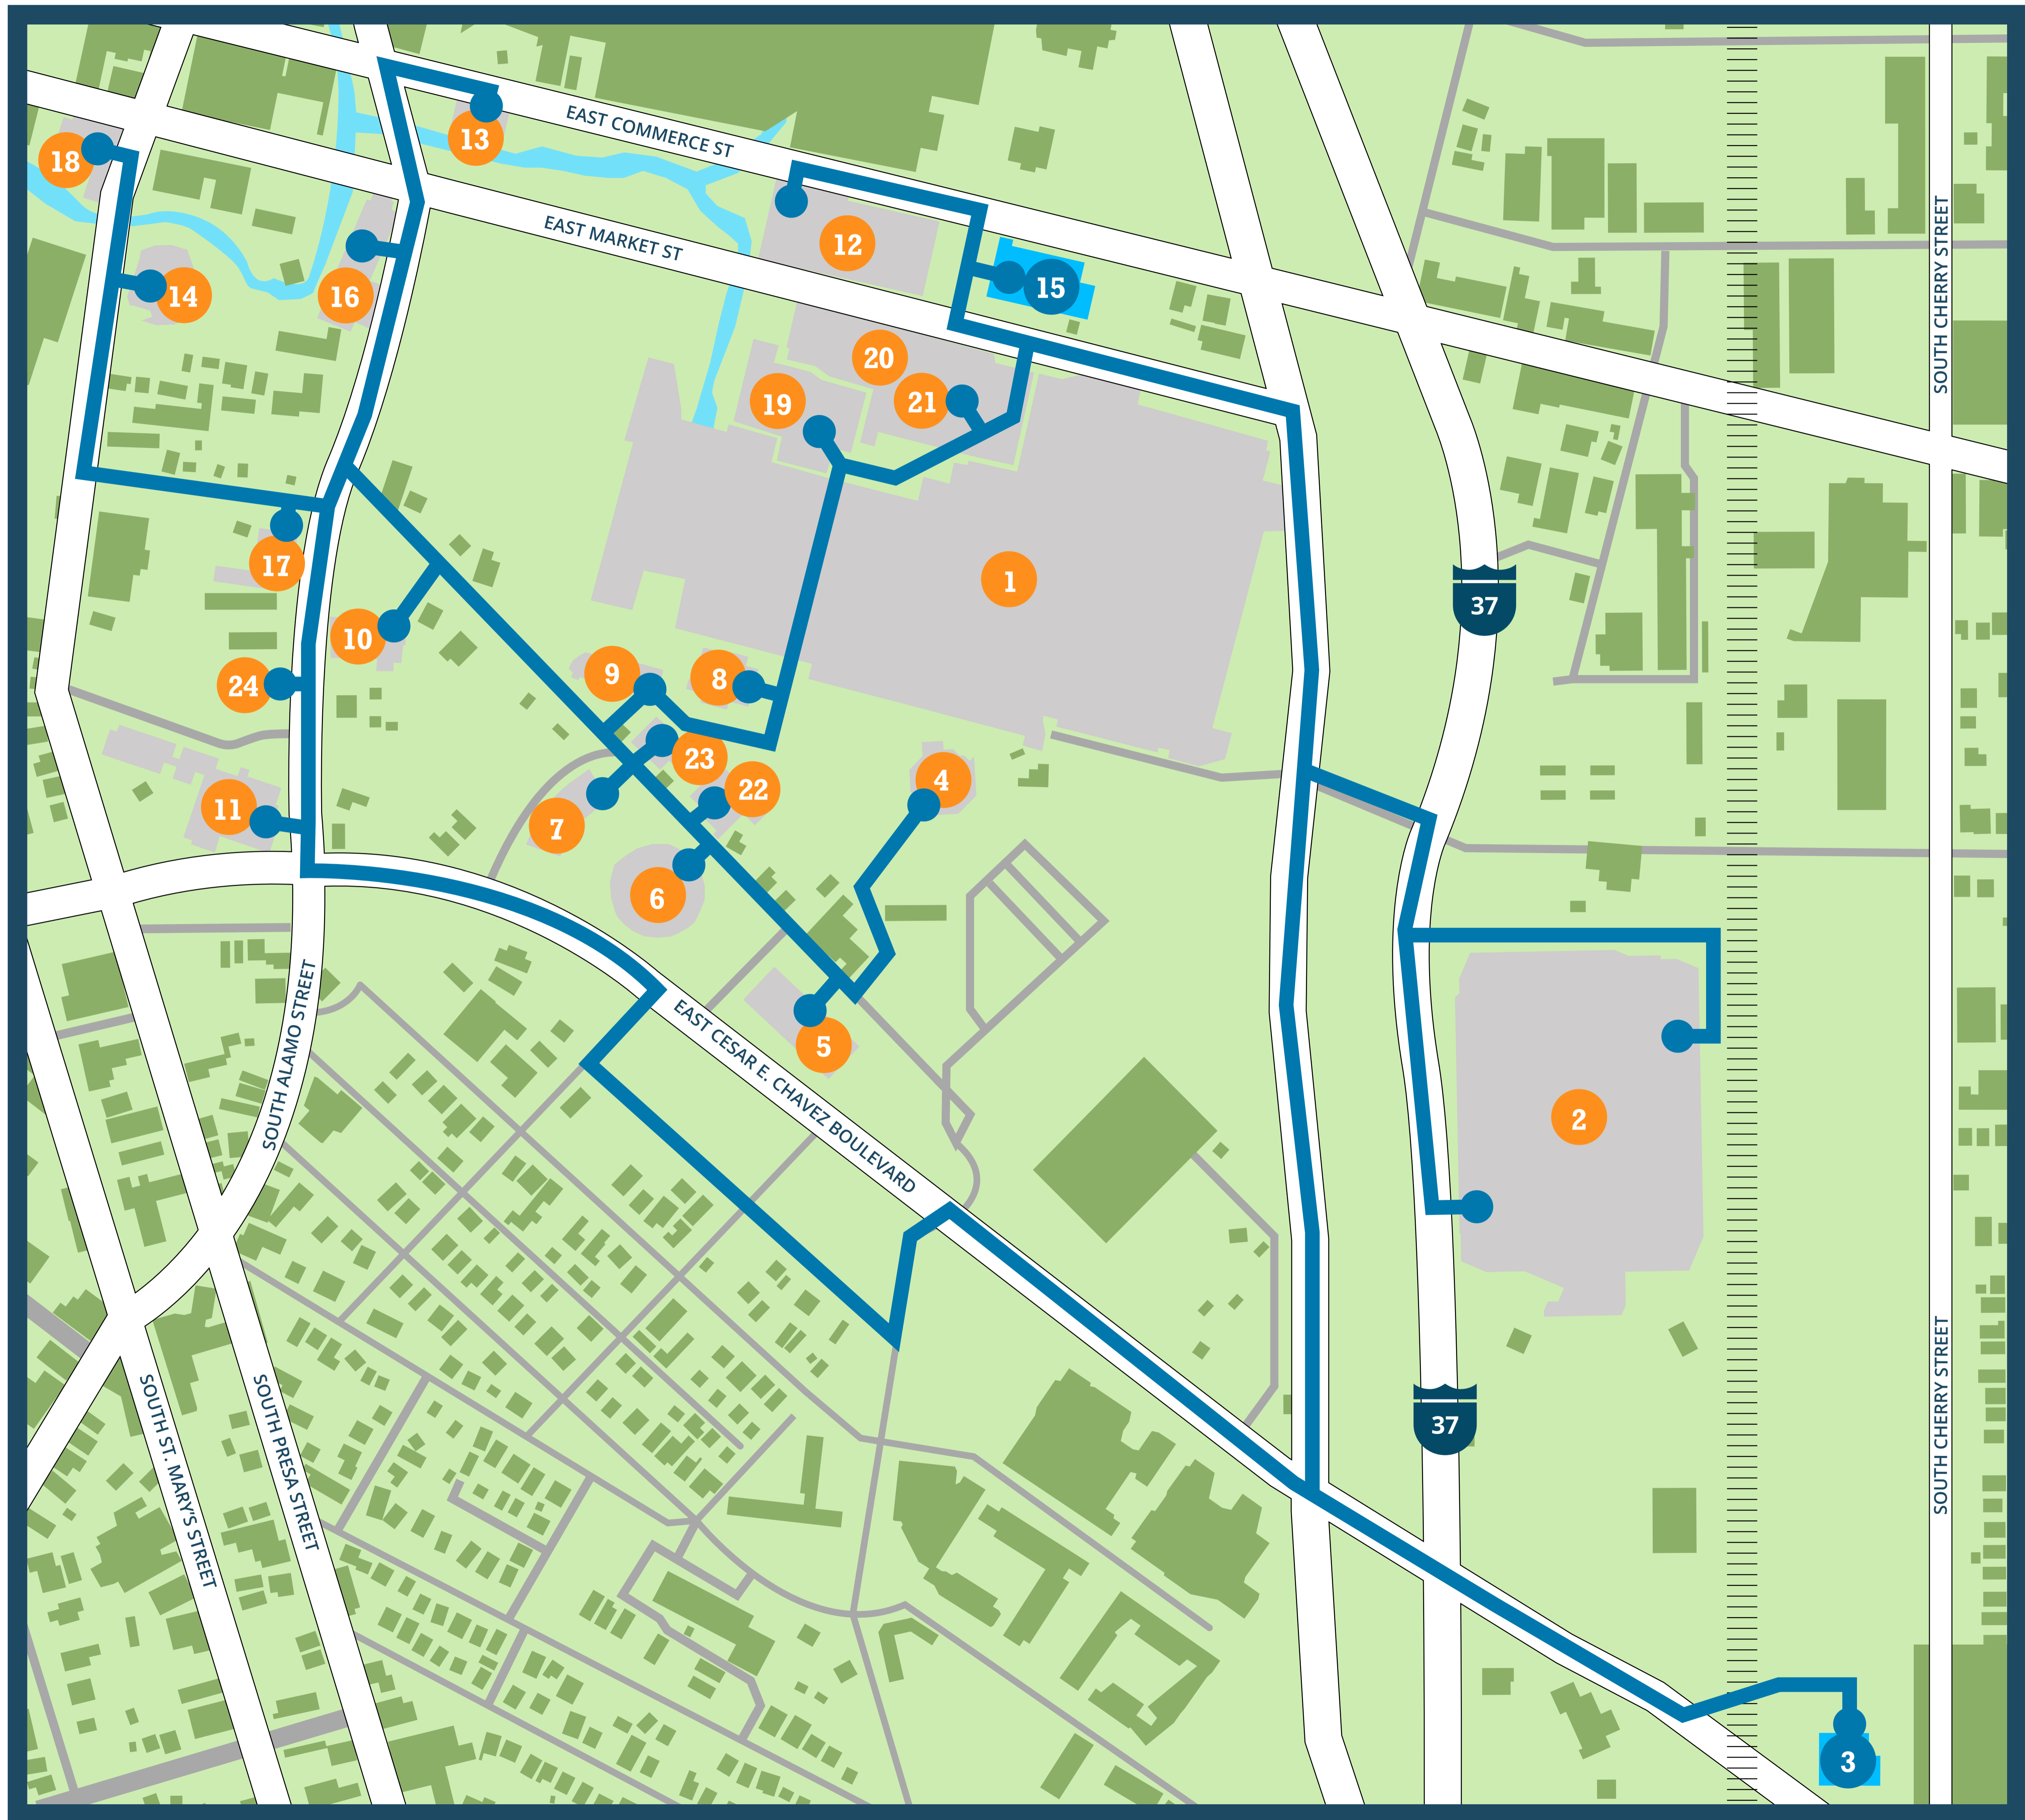

# DOWNTOWN SAN ANTONIO

## District Cooling System

- |  |  |
|--|--|
| <b>1</b> Henry B. González Convention Center     | <b>13</b> San Antonio Chamber of Commerce  |
| <b>2</b> Alamodome                               | <b>14</b> La Villita                       |
| <b>3</b> Cherry St. Chilled Water Plant          | <b>15</b> Commerce St. Chilled Water Plant |
| <b>4</b> Tower of the Americas                   | <b>16</b> Hilton Palacio Del Rio           |
| <b>5</b> Federal Building                        | <b>17</b> Fairmont Hotel                   |
| <b>6</b> U.S. Court                              | <b>18</b> Hotel Contessa                   |
| <b>7</b> Civil Service Training Center           | <b>19</b> Lila Cockrell Theater            |
| <b>8</b> Universidad Nacional Autónoma de México | <b>20</b> Grand Hyatt Hotel                |
| <b>9</b> Mexican Cultural Institute              | <b>21</b> Alteza Condos                    |
| <b>10</b> Magik Theater                          | <b>22</b> City of San Antonio Training     |
| <b>11</b> Marriott Plaza                         | <b>23</b> Park Police Headquarters         |
| <b>12</b> Marriott Riverwalk                     | <b>24</b> Kimpton Hotel                    |